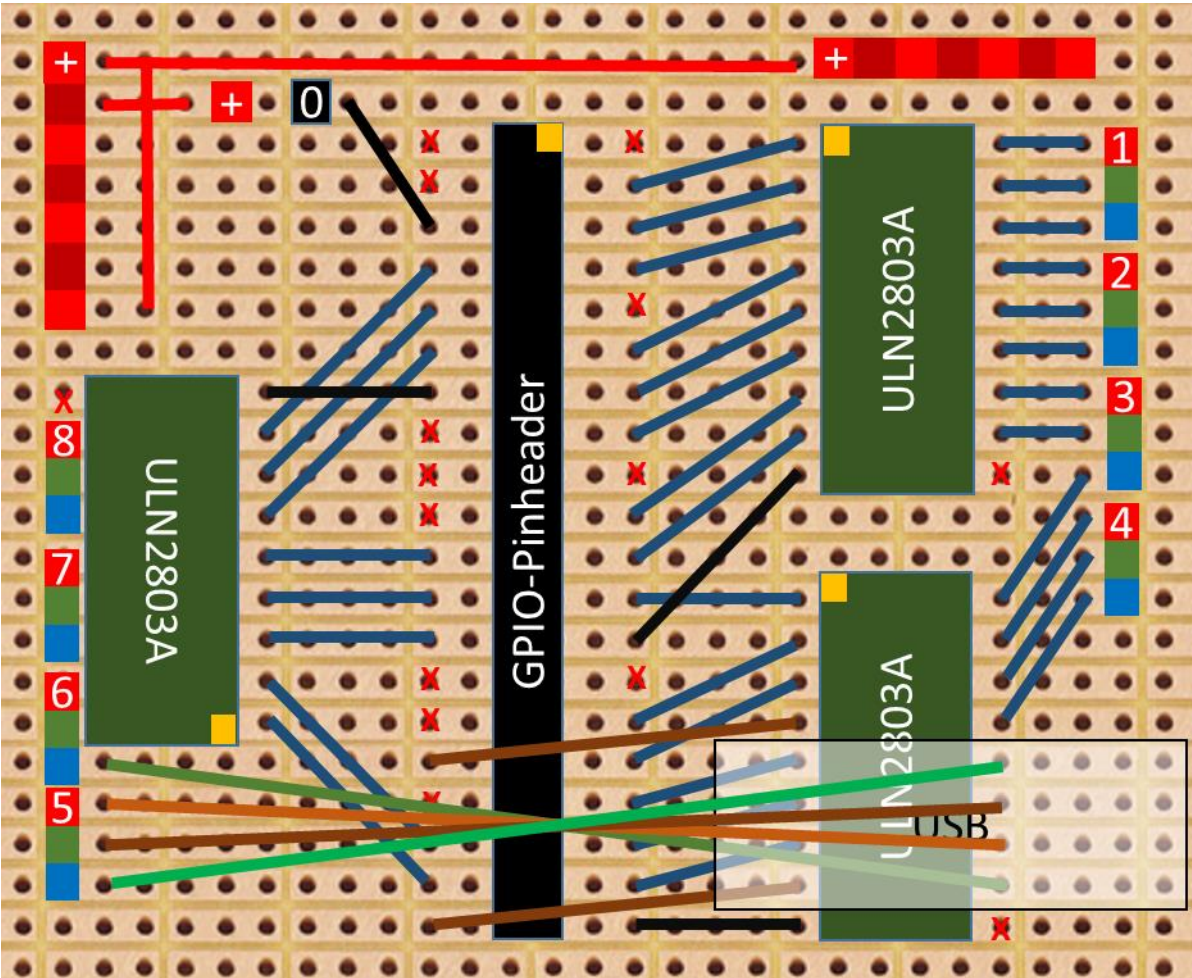

# Raspberry Pi Costume – Main Board

The first pins of all components are marked in orange.

© Manuel Huber, 2018